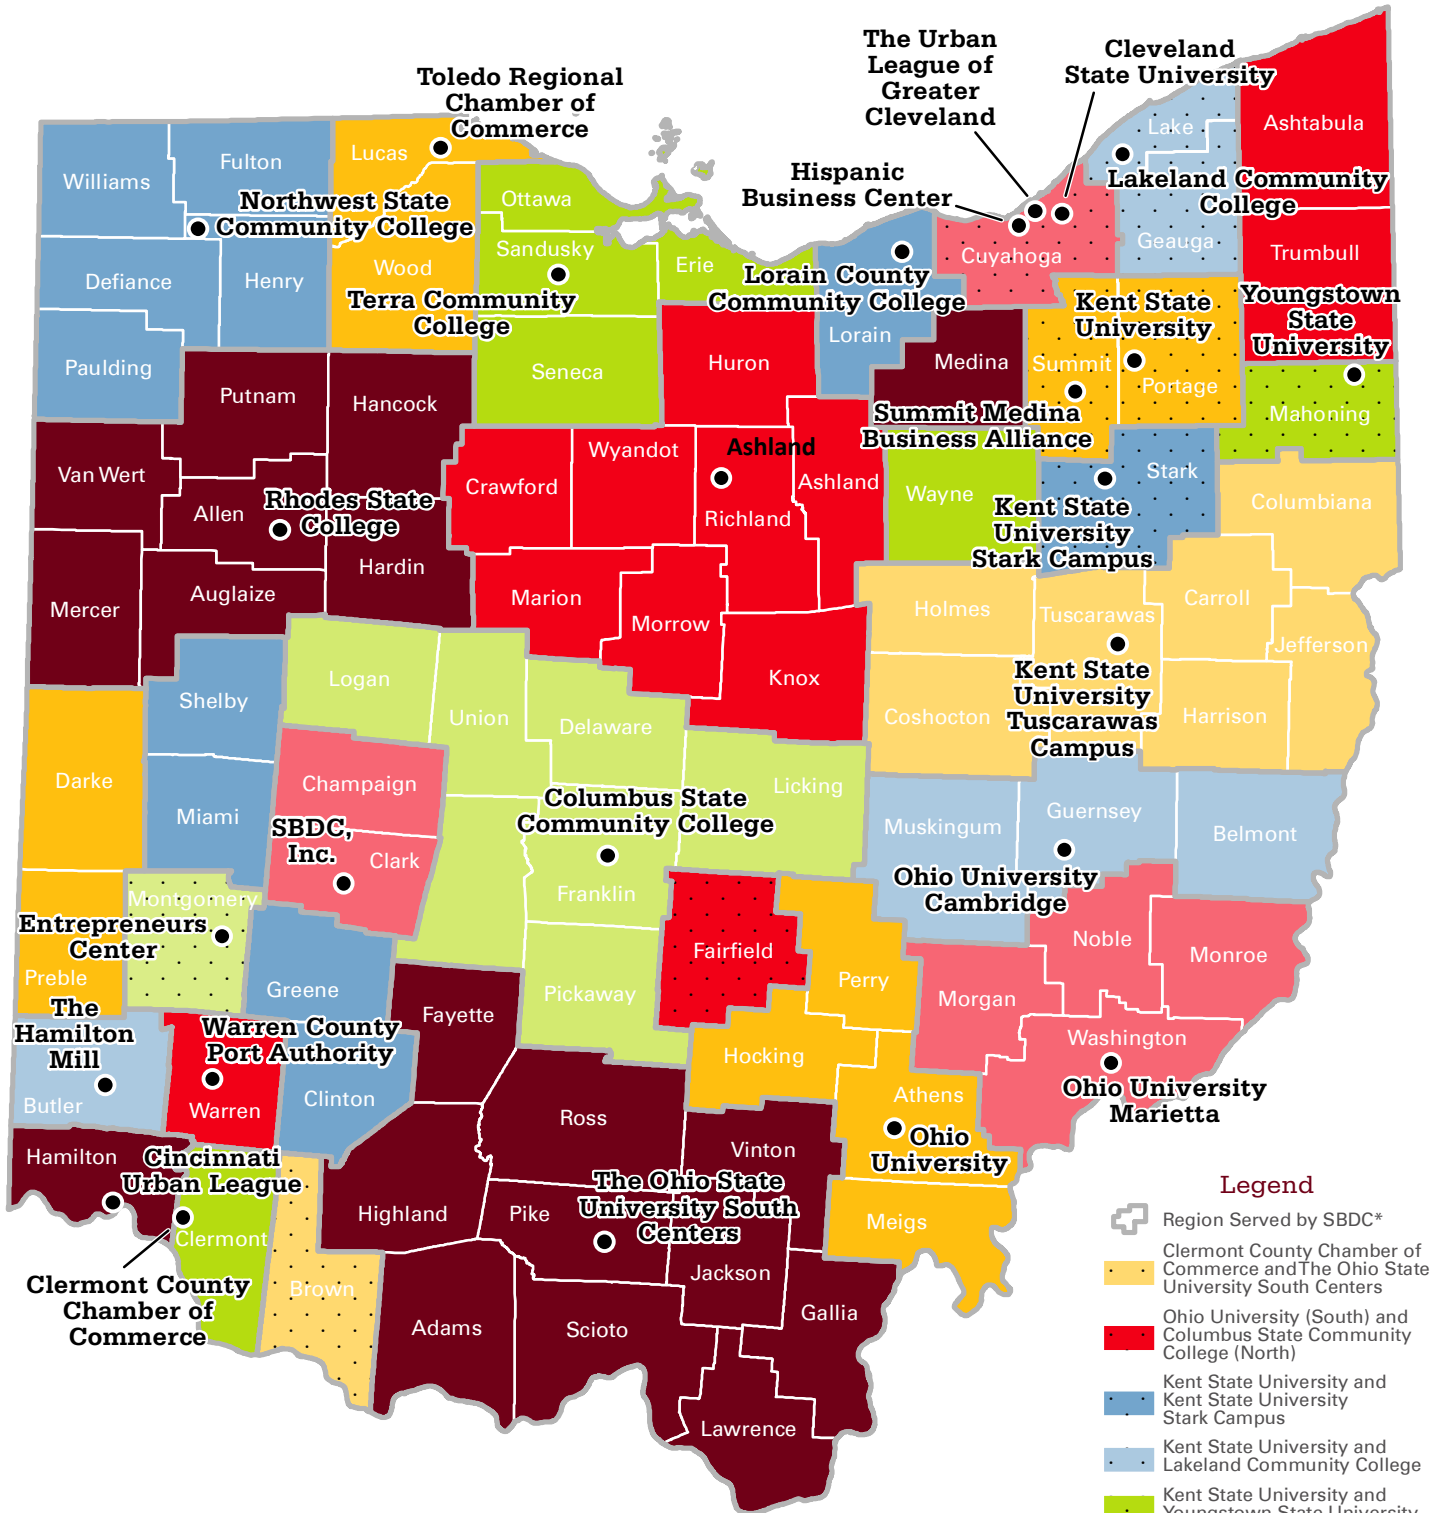

Small Business Development Centers (SBDC) and Regions

- Legend**
- Region Served by SBDC*
 - Clermont County Chamber of Commerce and The Ohio State University South Centers
 - Ohio University (South) and Columbus State Community College (North)
 - Kent State University and Kent State University Stark Campus
 - Kent State University and Lakeland Community College
 - Kent State University and Youngstown State University
 - Kent State University and Summit Medina Business Alliance
 - Cleveland State University, Hispanic Business Center and The Urban League of Greater Cleveland

*Stippled counties are served by more than one organization. The Entrepreneurs Center serves Darke, Preble and Montgomery Counties. Ashtabula, Trumbull and Mahoning Counties are covered by Youngstown State University. Summit Medina Business Alliance serves Medina, Portage and Summit Counties. Stark and Wayne Counties are covered by Kent State University Stark Campus.